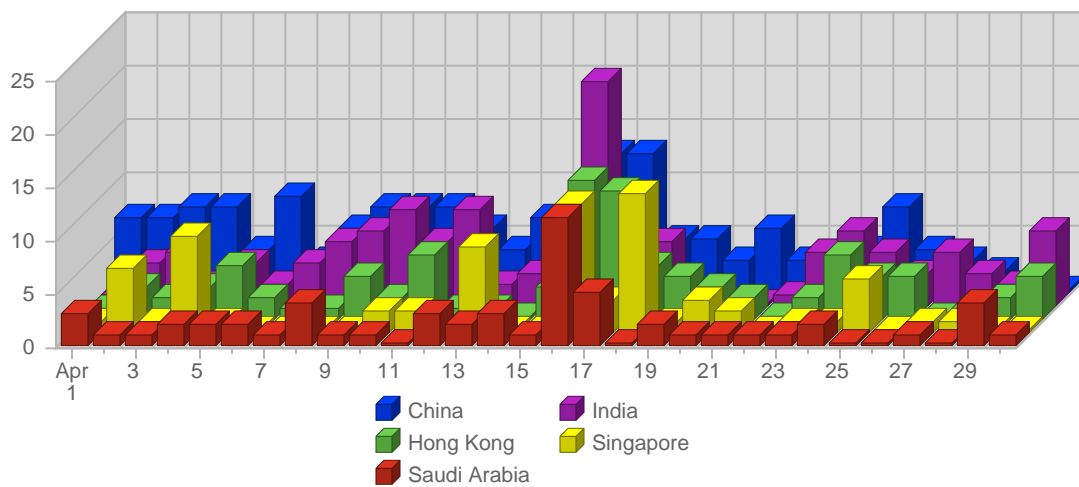

Demographics Asian Country

Report Description

Report Description: Asian Countries that Visitors came from during the month of April 2007
 Report Range: Month of April 2007
 Report Scope: Historical Data
 List Size: n/a

Breakdown

Breakdown

#		Country	Total Visits	Average Visits Historically	Change	Percent of Visits
1.		China	168	94.58	-47 ▼	18.54%
2.		India	138	174.10	-28 ▼	15.23%
3.		Hong Kong	97	82.55	+9 ▲	10.71%
4.		Singapore	73	70.42	+4 ▲	8.06%
5.		Saudi Arabia	58	174.36	-89 ▼	6.40%
6.		Kuwait	52	30.36	+12 ▲	5.74%
7.		United Arab Emirates	43	61.90	+8 ▲	4.75%
8.		South Korea	42	42.10	-88 ▼	4.64%
9.		Turkey	40	7.10	+34 ▲	4.42%
10.		Malaysia	39	28.52	+8 ▲	4.31%
11.		Indonesia	26	22.10	-7 ▼	2.87%
12.		Japan	25	37.94	-20 ▼	2.76%
13.		Russia	23	12.74	-4 ▼	2.54%
14.		Iran	13	18.29	+5 ▲	1.44%
15.		Qatar	10	18.27	-10 ▼	1.10%
16.		Taiwan	10	7.50	+2 ▲	1.10%
17.		Pakistan	10	8.07	-5 ▼	1.10%
18.		Bahrain	9	8.97	-2 ▼	0.99%
19.		Thailand	7	11.37	-20 ▼	0.77%
20.		Cyprus	6	4.76	-2 ▼	0.66%
21.		Oman	5	10.13	-4 ▼	0.55%
22.		Philippines	4	4.17	-6 ▼	0.44%