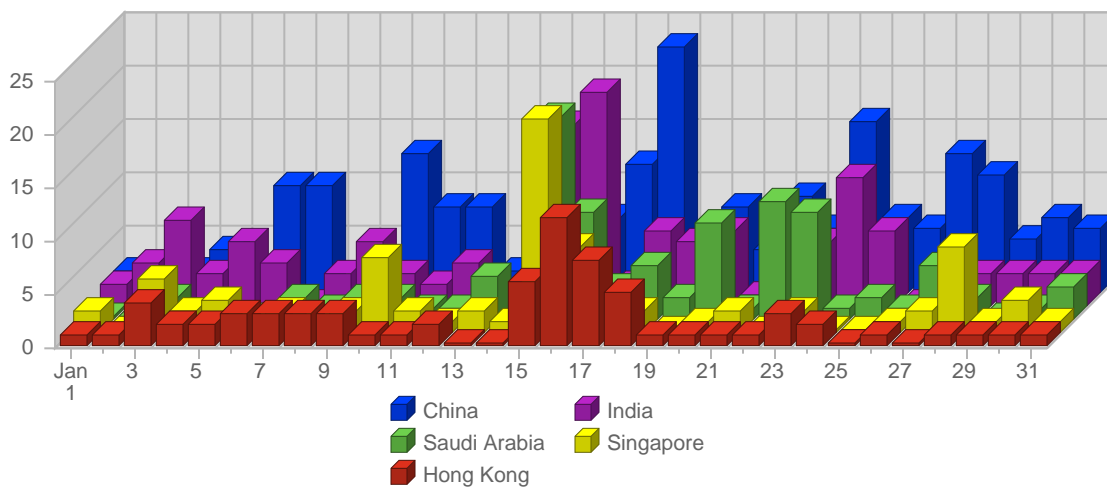

Demographics Asian Country

Report Description

Report Description: Asian Countries that Visitors came from during the month of January 2007
 Report Range: Month of January 2007
 Report Scope: Historical Data
 List Size: n/a

Breakdown

Breakdown

#		Country	Total Visits	Average Visits Historically	Change	Percent of Visits
1.		China	222	82.82	+58 ▲	23.57%
2.		India	153	175.89	+40 ▲	16.24%
3.		Saudi Arabia	100	182.50	-8 ▼	10.62%
4.		Singapore	82	70.86	+8 ▲	8.71%
5.		Hong Kong	71	82.11	-16 ▼	7.54%
6.		South Korea	48	38.54	+7 ▲	5.10%
7.		United Arab Emirates	33	64.46	-9 ▼	3.50%
8.		Japan	32	37.82	+13 ▲	3.40%
9.		Malaysia	31	28.30	+1 ▲	3.29%
10.		Kuwait	28	29.50	-9 ▼	2.97%
11.		Pakistan	23	7.71	+15 ▲	2.44%
12.		Iran	20	18.85	0 ▬	2.12%
13.		Indonesia	18	22.00	-2 ▼	1.91%
14.		Qatar	18	17.96	-6 ▼	1.91%
15.		Taiwan	14	7.41	+13 ▲	1.49%
16.		Israel	10	19.25	+4 ▲	1.06%
17.		Bahrain	7	9.11	-1 ▼	0.74%
18.		Russia	6	11.61	-4 ▼	0.64%
19.		Thailand	5	11.33	-8 ▼	0.53%
20.		Oman	5	10.33	-2 ▼	0.53%
21.		Philippines	4	4.04	+2 ▲	0.43%
22.		Turkey	3	6.22	-4 ▼	0.32%

Continued on Page 3 ...

... continued from Page 2

23.		Vietnam	2	3.23	+1 ▲	0.21%
24.		Cyprus	2	4.77	0 ▬	0.21%
25.		Jordan	2	2.26	0 ▬	0.21%
26.		Lebanon	1	0.67	0 ▬	0.11%
27.		Maldives	1	-	+1 ▲	0.11%
28.		Mongolia	1	-	+1 ▲	0.11%
			942	934		