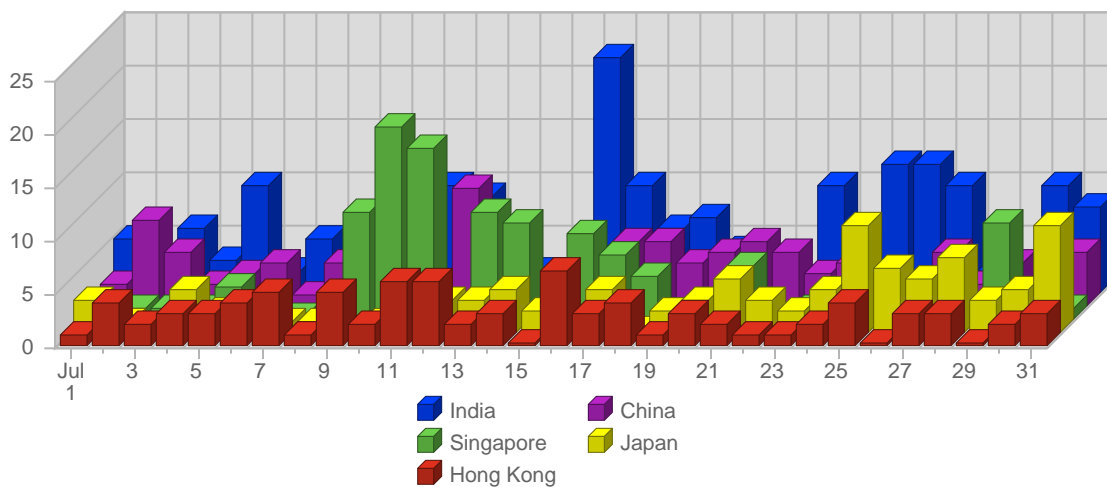

Demographics Asian Country

Report Description

Report Description: Asian Countries that Visitors came from during the month of July 2007
 Report Range: Month of July 2007
 Report Scope: Historical Data
 List Size: n/a

Breakdown

Breakdown

#		Country	Total Visits	Average Visits Historically	Change	Percent of Visits
1.		India	189	172.18	+72 ▲	19.49%
2.		China	116	96.97	+13 ▲	11.96%
3.		Singapore	111	71.32	+46 ▲	11.44%
4.		Japan	96	41.56	+14 ▲	9.90%
5.		Hong Kong	86	83.62	-6 ▼	8.87%
6.		South Korea	40	41.71	+4 ▲	4.12%
7.		Russia	36	13.59	+25 ▲	3.71%
8.		Saudi Arabia	35	163.71	-39 ▼	3.61%
9.		United Arab Emirates	34	59.77	-8 ▼	3.51%
10.		Vietnam	27	3.84	+27 ▲	2.78%
11.		Malaysia	27	28.56	+3 ▲	2.78%
12.		Kuwait	24	29.68	+2 ▲	2.47%
13.		Oman	23	10.44	+12 ▲	2.37%
14.		Qatar	19	18.27	-2 ▼	1.96%
15.		Thailand	17	11.21	+4 ▲	1.75%
16.		Indonesia	16	21.88	-6 ▼	1.65%
17.		Pakistan	15	8.32	+10 ▲	1.55%
18.		Iran	15	17.94	+3 ▲	1.55%
19.		Taiwan	13	7.74	+8 ▲	1.34%
20.		Turkey	12	7.15	+9 ▲	1.24%
21.		Israel	8	17.50	-1 ▼	0.83%
22.		Bahrain	7	8.97	-2 ▼	0.72%