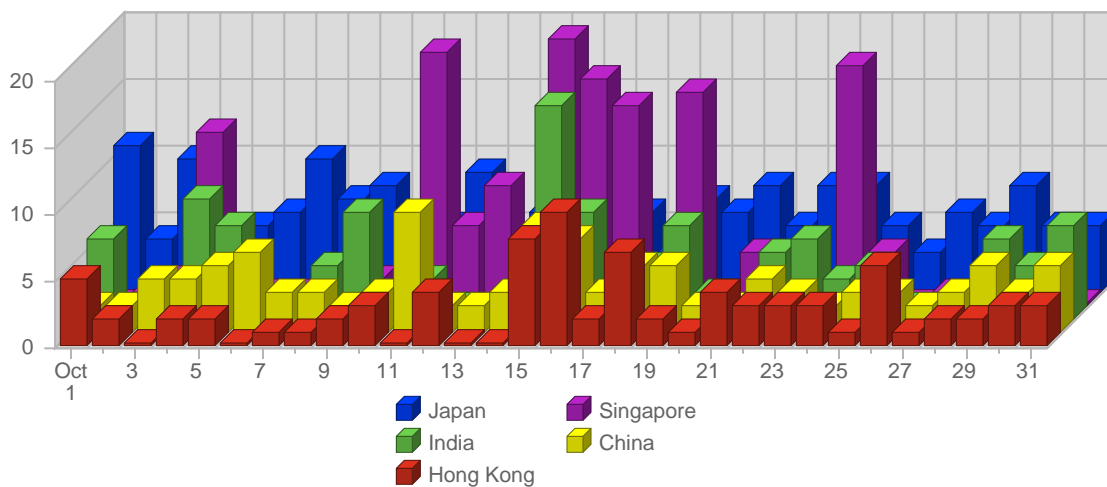

Demographics Asian Country

Report Description

Report Description: Asian Countries that Visitors came from during the month of October 2007
 Report Range: Month of October 2007
 Report Scope: Historical Data
 List Size: n/a

Breakdown

Breakdown

#		Country	Total Visits	Average Visits Historically	Change	Percent of Visits
1.		Japan	196	54.29	+34 ▲	19.46%
2.		Singapore	160	74.47	+70 ▲	15.89%
3.		India	118	166.82	+32 ▲	11.72%
4.		China	115	101.24	-6 ▼	11.42%
5.		Hong Kong	83	84.03	+9 ▲	8.24%
6.		Saudi Arabia	45	152.61	-25 ▼	4.47%
7.		South Korea	44	42.74	-62 ▼	4.37%
8.		Malaysia	31	29.84	-6 ▼	3.08%
9.		United Arab Emirates	25	56.53	-12 ▼	2.48%
10.		Russia	25	14.79	-11 ▼	2.48%
11.		Israel	25	16.84	+16 ▲	2.48%
12.		Kuwait	23	29.92	+5 ▲	2.28%
13.		Thailand	18	11.34	+16 ▲	1.79%
14.		Bahrain	17	9.61	+1 ▲	1.69%
15.		Iran	16	17.58	+7 ▲	1.59%
16.		Oman	14	10.84	-7 ▼	1.39%
17.		Vietnam	12	4.03	+10 ▲	1.19%
18.		Qatar	12	17.87	+2 ▲	1.19%
19.		Indonesia	10	21.13	-6 ▼	0.99%
20.		Taiwan	8	8.55	-17 ▼	0.79%
21.		Turkey	4	6.95	-2 ▼	0.40%
22.		Philippines	2	3.97	-2 ▼	0.20%

Continued on Page 3 ...

... continued from Page 2

23.		Cyprus	2	4.58	-3 ▼	0.20%
24.		Jordan	1	2.29	-1 ▼	0.10%
25.		Pakistan	1	7.92	-3 ▼	0.10%
			1,007	936		