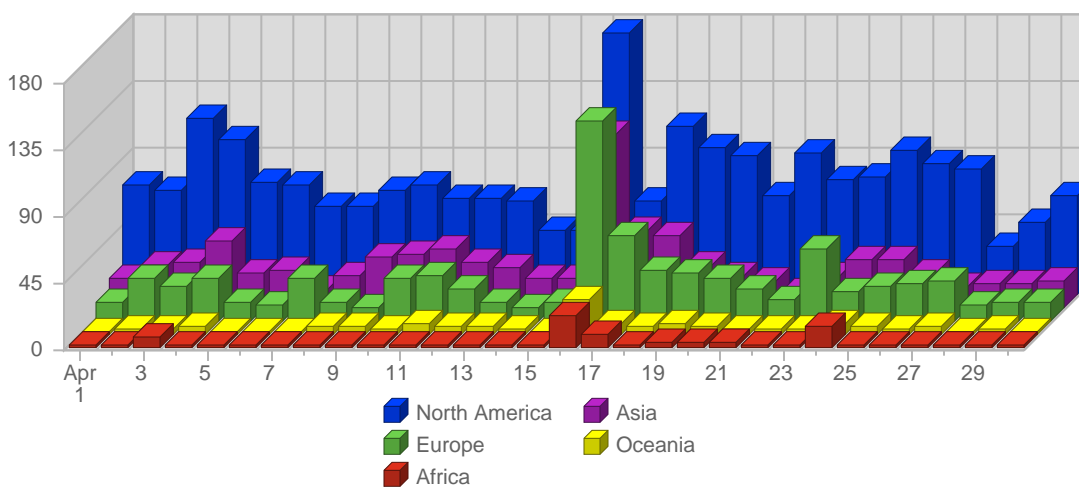

Demographics Continent Breakdown

Report Description

Report Description: Continents that Visitors came from during the month of April 2007
 Report Range: Month of April 2007
 Report Scope: Historical Data
 List Size: n/a

Breakdown

Breakdown

#		Continent	Total Visits	Average Visits Historically	Change	Percent of Visits
1.		North America	2,340	2,361.00	-42 ▼	54.10%
2.		Asia	883	1,013.00	-260 ▼	20.42%
3.		Europe	786	857.00	-142 ▼	18.17%
4.		Oceania	150	163.00	-26 ▼	3.47%
5.		Africa	84	76.50	+15 ▲	1.94%
6.		South America	82	86.00	-8 ▼	1.90%
			4,325	4,557		