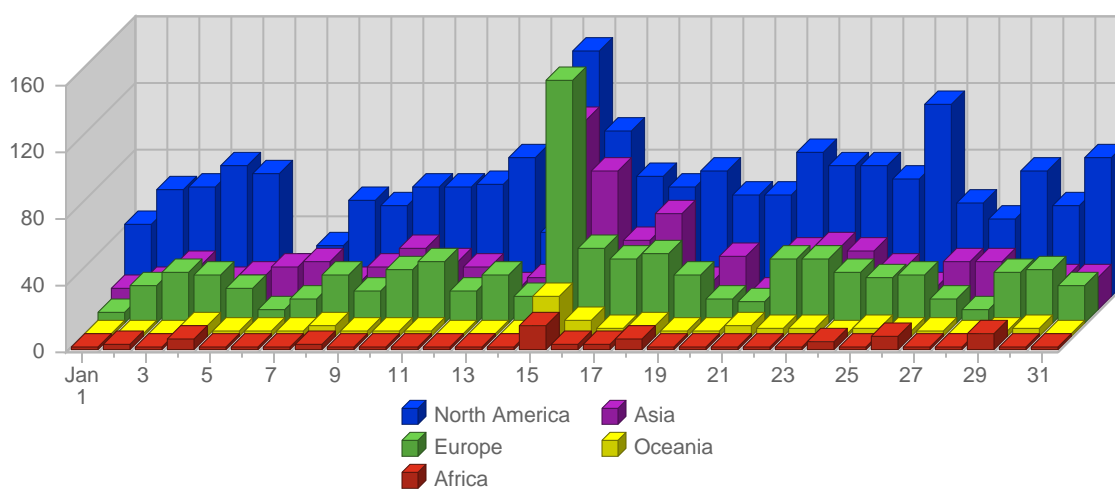

Demographics Continent Breakdown

Report Description

Report Description: Continents that Visitors came from during the month of January 2007
 Report Range: Month of January 2007
 Report Scope: Historical Data
 List Size: n/a

Breakdown

Breakdown

#		Continent	Total Visits	Average Visits Historically	Change	Percent of Visits
1.		North America	2,126	1,909.50	+433 ▲	49.95%
2.		Asia	936	888.00	+96 ▲	21.99%
3.		Europe	907	838.00	+138 ▲	21.31%
4.		Oceania	135	129.00	+12 ▲	3.17%
5.		Africa	81	62.50	+37 ▲	1.90%
6.		South America	71	71.50	-1 ▼	1.67%
			4,256	3,899		