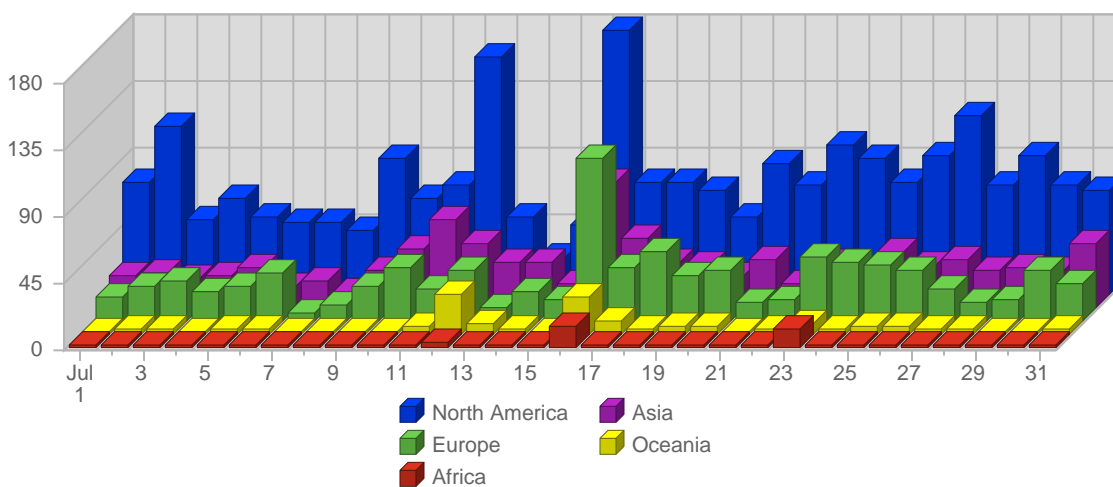

Demographics Continent Breakdown

Report Description

Report Description: Continents that Visitors came from during the month of July 2007
 Report Range: Month of July 2007
 Report Scope: Historical Data
 List Size: n/a

Breakdown

Breakdown

#		Continent	Total Visits	Average Visits Historically	Change	Percent of Visits
1.		North America	2,420	2,581.00	-318 ▼	54.14%
2.		Asia	934	853.00	+154 ▲	20.90%
3.		Europe	866	839.00	+31 ▲	19.37%
4.		Oceania	154	135.67	+58 ▲	3.45%
5.		Africa	53	56.00	-6 ▼	1.19%
6.		South America	43	62.00	-18 ▼	0.96%
			4,470	4,527		