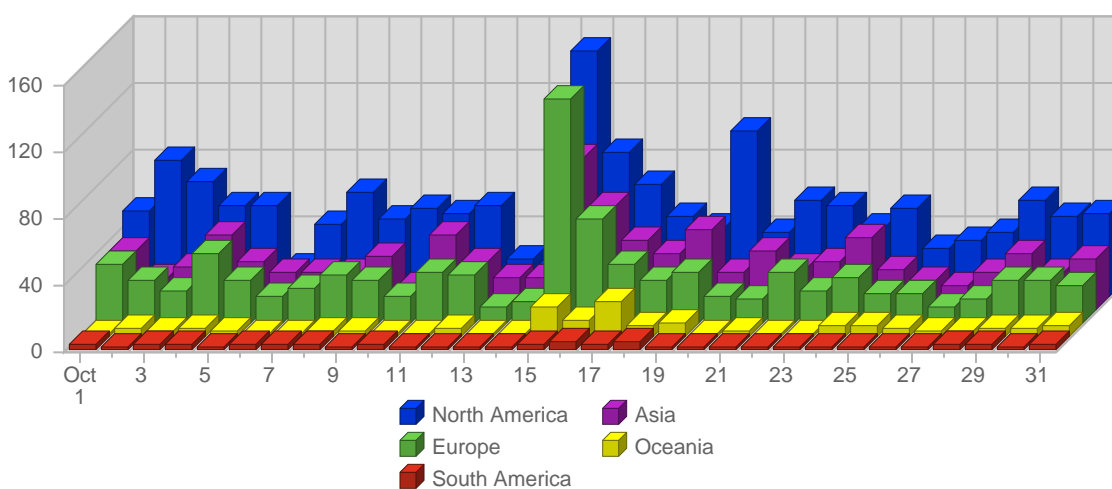

Demographics Continent Breakdown

Report Description

Report Description: Continents that Visitors came from during the month of October 2007
 Report Range: Month of October 2007
 Report Scope: Historical Data
 List Size: n/a

Breakdown

Breakdown

#		Continent	Total Visits	Average Visits Historically	Change	Percent of Visits
1.		North America	1,671	1,739.00	-471 ▼	44.22%
2.		Asia	982	960.50	+48 ▲	25.99%
3.		Europe	867	869.50	-11 ▼	22.94%
4.		Oceania	149	215.50	-8 ▼	3.94%
5.		South America	63	73.50	-11 ▼	1.67%
6.		Africa	47	84.00	-12 ▼	1.24%
			3,779	3,942		