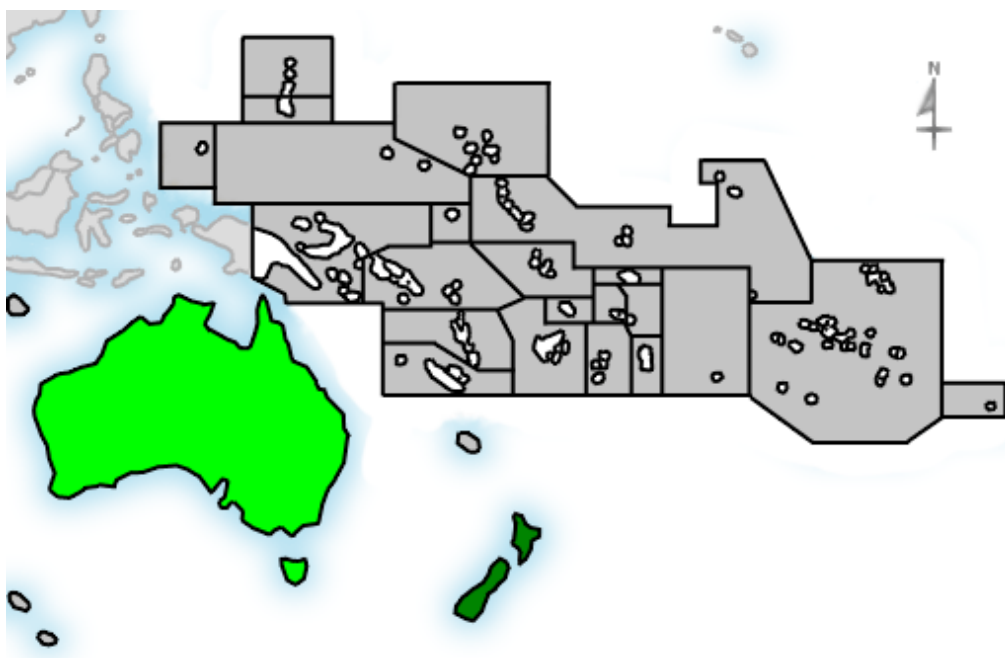

Demographics Oceanic Country

Report Description

Report Description: Oceanic Countries that Visitors came from during the month of January 2007
 Report Range: Month of January 2007
 Report Scope: Historical Data
 List Size: n/a

Breakdown

Breakdown

#		Country	Total Visits	Average Visits Historically	Change	Percent of Visits
1.		Australia	105	110.14	+7 ▲	77.78%
2.		New Zealand	30	13.93	+5 ▲	22.22%
			135	124		