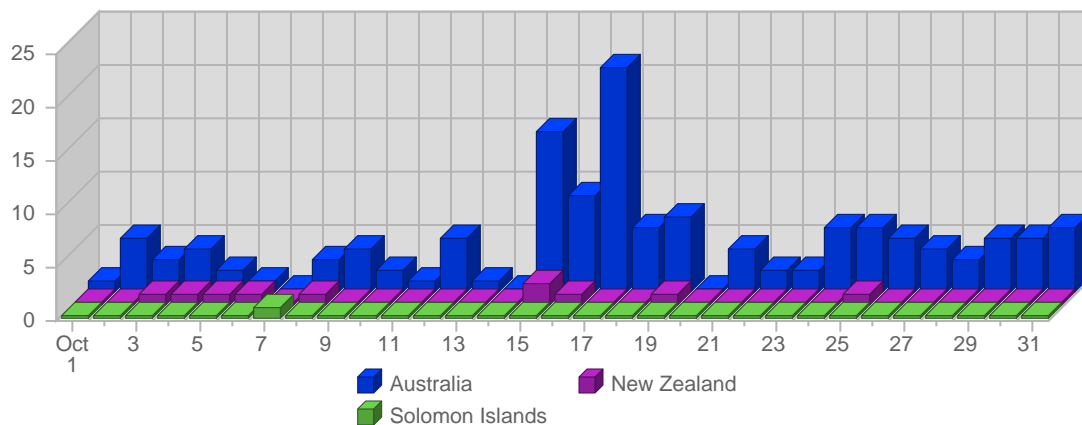

## Demographics Oceanic Country

### Report Description

Report Description: Oceanic Countries that Visitors came from during the month of October 2007  
 Report Range: Month of October 2007  
 Report Scope: Historical Data  
 List Size: n/a

### Breakdown

#		Country	Total Visits	Average Visits Historically	Change	Percent of Visits
1.		Australia	138	118.66	-7 ▼	92.62%
2.		New Zealand	10	15.08	-1 ▼	6.71%
3.		Solomon Islands	1	0.50	0 ▬	0.67%
			149	134		