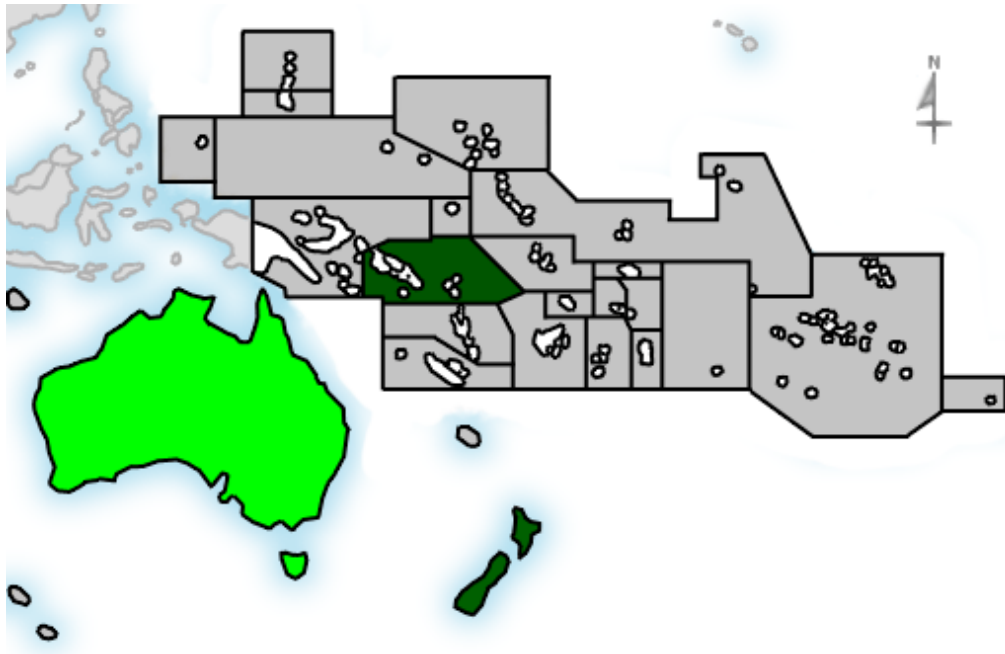

## Demographics Oceanic Country

### Report Description

Report Description: Oceanic Countries that Visitors came from during the month of October 2007  
 Report Range: Month of October 2007  
 Report Scope: Historical Data  
 List Size: n/a

### Breakdown

#		Country	Total Visits	Average Visits Historically	Change	Percent of Visits
1.		Australia	138	118.66	-7 ▼	92.62%
2.		New Zealand	10	15.08	-1 ▼	6.71%
3.		Solomon Islands	1	0.50	0 ▬	0.67%
			149	134		