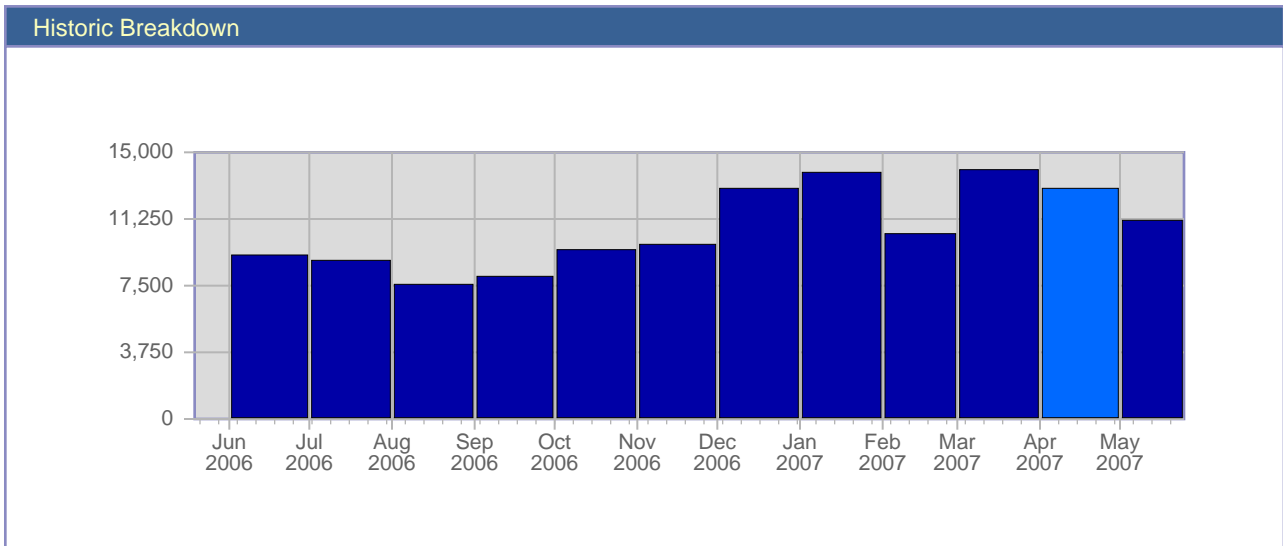

Traffic Reports Visits

Report Description	
Report Description:	Visits during the month of April 2007
Report Range:	Month of April 2007
Report Scope:	Historical Data

Date	Total Visits	Average Visits Historically	Change	Percent of Total Visits
Sun Apr 1st, 2007	231	208.23	-109 ▼	1.78%
Mon Apr 2nd, 2007	365	294.72	+6 ▲	2.82%
Tue Apr 3rd, 2007	582	301.12	+223 ▲	4.49%
Wed Apr 4th, 2007	627	295.28	+263 ▲	4.84%
Thu Apr 5th, 2007	510	282.84	+118 ▲	3.93%
Fri Apr 6th, 2007	388	280.50	-50 ▼	2.99%
Sat Apr 7th, 2007	218	209.10	-35 ▼	1.68%
Sun Apr 8th, 2007	220	208.23	-11 ▼	1.70%
Mon Apr 9th, 2007	313	294.72	-52 ▼	2.41%
Tue Apr 10th, 2007	463	301.12	-119 ▼	3.57%
Wed Apr 11th, 2007	412	295.28	-215 ▼	3.18%
Thu Apr 12th, 2007	395	282.84	-115 ▼	3.05%
Fri Apr 13th, 2007	457	280.50	+69 ▲	3.52%
Sat Apr 14th, 2007	290	209.10	+72 ▲	2.24%
Sun Apr 15th, 2007	360	208.23	+140 ▲	2.78%
Mon Apr 16th, 2007	941	294.72	+628 ▲	7.26%
Tue Apr 17th, 2007	550	301.12	+87 ▲	4.24%
Wed Apr 18th, 2007	495	295.28	+83 ▲	3.82%
Thu Apr 19th, 2007	484	282.84	+89 ▲	3.73%
Fri Apr 20th, 2007	414	280.50	-43 ▼	3.19%
Sat Apr 21st, 2007	376	209.10	+86 ▲	2.90%
Sun Apr 22nd, 2007	505	208.23	+145 ▲	3.89%
Mon Apr 23rd, 2007	533	294.72	-408 ▼	4.11%
Tue Apr 24th, 2007	465	301.12	-85 ▼	3.59%
Wed Apr 25th, 2007	460	295.28	-35 ▼	3.55%
Thu Apr 26th, 2007	437	282.84	-47 ▼	3.37%
Fri Apr 27th, 2007	459	280.50	+45 ▲	3.54%
Sat Apr 28th, 2007	367	209.10	-9 ▼	2.83%
Sun Apr 29th, 2007	345	208.23	-160 ▼	2.66%
Mon Apr 30th, 2007	306	294.72	-227 ▼	2.36%
	12,968	7,737		