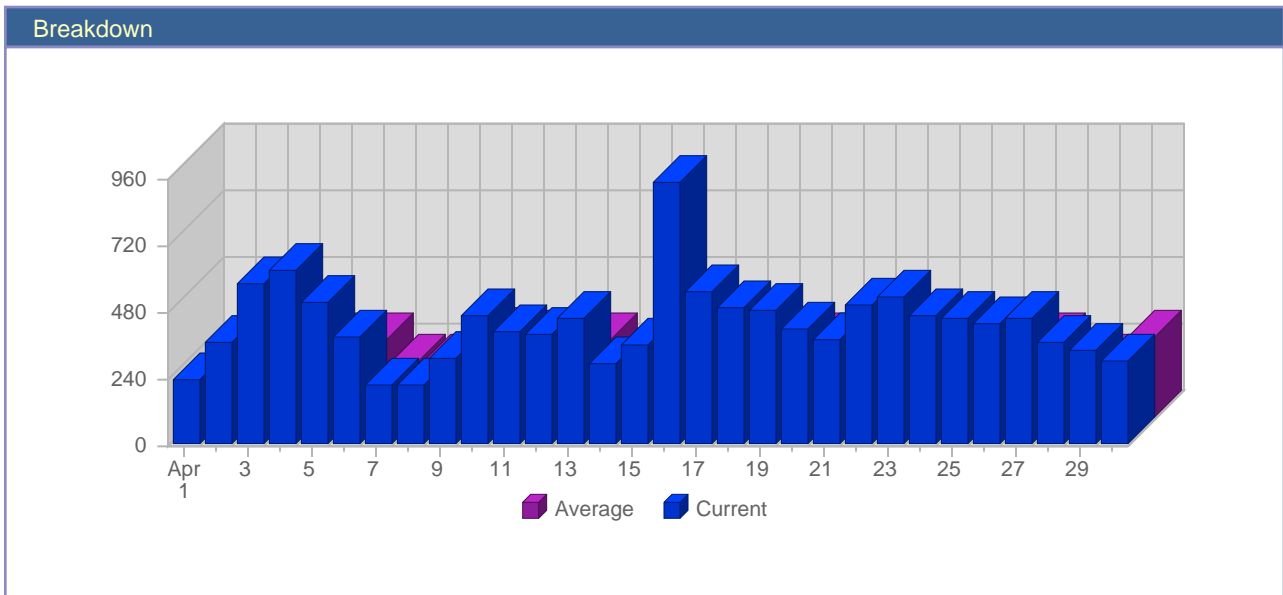

Traffic Reports Visits

Report Description	
Report Description:	Visits during the month of April 2007
Report Range:	Month of April 2007
Report Scope:	Historical Data

Date	Total Visits	Average Visits Historically	Change	Percent of Total Visits
Sun Apr 1st, 2007	231	208.23	-109 ▼	1.78%
Mon Apr 2nd, 2007	365	294.72	+6 ▲	2.82%
Tue Apr 3rd, 2007	582	301.12	+223 ▲	4.49%
Wed Apr 4th, 2007	627	295.28	+263 ▲	4.84%
Thu Apr 5th, 2007	510	282.84	+118 ▲	3.93%
Fri Apr 6th, 2007	388	280.50	-50 ▼	2.99%
Sat Apr 7th, 2007	218	209.10	-35 ▼	1.68%
Sun Apr 8th, 2007	220	208.23	-11 ▼	1.70%
Mon Apr 9th, 2007	313	294.72	-52 ▼	2.41%
Tue Apr 10th, 2007	463	301.12	-119 ▼	3.57%
Wed Apr 11th, 2007	412	295.28	-215 ▼	3.18%
Thu Apr 12th, 2007	395	282.84	-115 ▼	3.05%
Fri Apr 13th, 2007	457	280.50	+69 ▲	3.52%
Sat Apr 14th, 2007	290	209.10	+72 ▲	2.24%
Sun Apr 15th, 2007	360	208.23	+140 ▲	2.78%
Mon Apr 16th, 2007	941	294.72	+628 ▲	7.26%
Tue Apr 17th, 2007	550	301.12	+87 ▲	4.24%
Wed Apr 18th, 2007	495	295.28	+83 ▲	3.82%
Thu Apr 19th, 2007	484	282.84	+89 ▲	3.73%
Fri Apr 20th, 2007	414	280.50	-43 ▼	3.19%
Sat Apr 21st, 2007	376	209.10	+86 ▲	2.90%
Sun Apr 22nd, 2007	505	208.23	+145 ▲	3.89%
Mon Apr 23rd, 2007	533	294.72	-408 ▼	4.11%
Tue Apr 24th, 2007	465	301.12	-85 ▼	3.59%
Wed Apr 25th, 2007	460	295.28	-35 ▼	3.55%
Thu Apr 26th, 2007	437	282.84	-47 ▼	3.37%
Fri Apr 27th, 2007	459	280.50	+45 ▲	3.54%
Sat Apr 28th, 2007	367	209.10	-9 ▼	2.83%
Sun Apr 29th, 2007	345	208.23	-160 ▼	2.66%
Mon Apr 30th, 2007	306	294.72	-227 ▼	2.36%
	12,968	7,737		