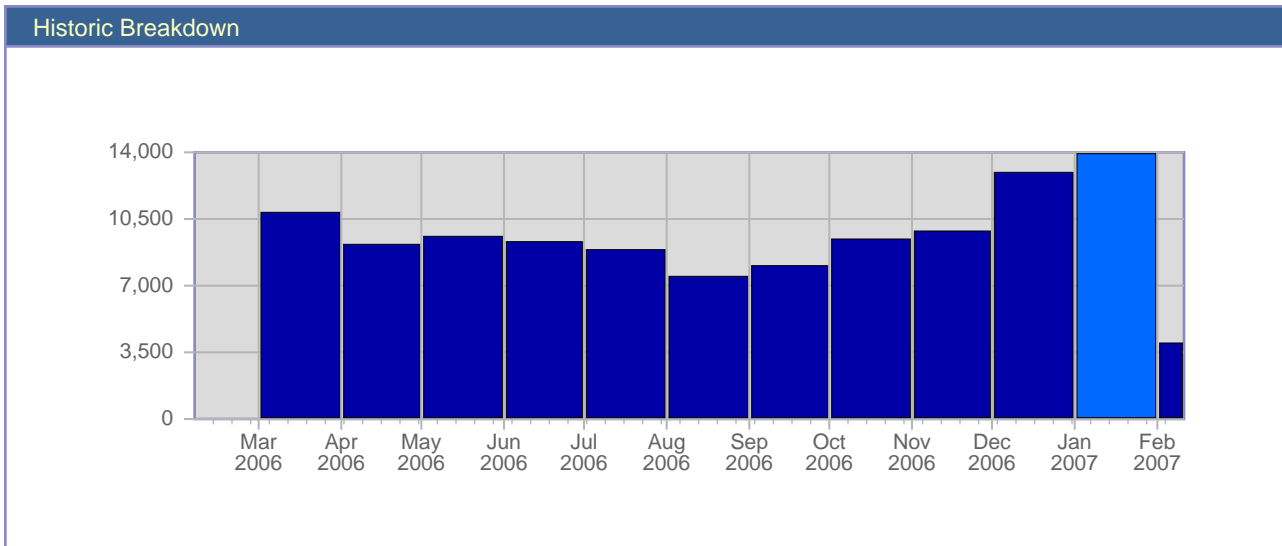

Traffic Reports Visits

Report Description	
Report Description:	Visits during the month of January 2007
Report Range:	Month of January 2007
Report Scope:	Historical Data

Date	Total Visits	Average Visits Historically	Change	Percent of Total Visits
Mon Jan 1st, 2007	314	280.41	-202 ▼	2.26%
Tue Jan 2nd, 2007	407	284.88	+73 ▲	2.93%
Wed Jan 3rd, 2007	494	274.27	+122 ▲	3.56%
Thu Jan 4th, 2007	405	261.81	-13 ▼	2.91%
Fri Jan 5th, 2007	365	262.60	+21 ▲	2.63%
Sat Jan 6th, 2007	355	195.42	-8 ▼	2.56%
Sun Jan 7th, 2007	920	194.12	+488 ▲	6.62%
Mon Jan 8th, 2007	378	280.41	+64 ▲	2.72%
Tue Jan 9th, 2007	390	284.88	-17 ▼	2.81%
Wed Jan 10th, 2007	392	274.27	-102 ▼	2.82%
Thu Jan 11th, 2007	400	261.81	-5 ▼	2.88%
Fri Jan 12th, 2007	398	262.60	+33 ▲	2.86%
Sat Jan 13th, 2007	492	195.42	+137 ▲	3.54%
Sun Jan 14th, 2007	528	194.12	-392 ▼	3.80%
Mon Jan 15th, 2007	811	280.41	+433 ▲	5.84%
Tue Jan 16th, 2007	531	284.88	+141 ▲	3.82%
Wed Jan 17th, 2007	426	274.27	+34 ▲	3.07%
Thu Jan 18th, 2007	537	261.81	+137 ▲	3.86%
Fri Jan 19th, 2007	400	262.60	+2 ▲	2.88%
Sat Jan 20th, 2007	368	195.42	-124 ▼	2.65%
Sun Jan 21st, 2007	294	194.12	-234 ▼	2.12%
Mon Jan 22nd, 2007	252	280.41	-559 ▼	1.81%
Tue Jan 23rd, 2007	405	284.88	-126 ▼	2.91%
Wed Jan 24th, 2007	493	274.27	+67 ▲	3.55%
Thu Jan 25th, 2007	492	261.81	-45 ▼	3.54%
Fri Jan 26th, 2007	531	262.60	+131 ▲	3.82%
Sat Jan 27th, 2007	416	195.42	+48 ▲	2.99%
Sun Jan 28th, 2007	455	194.12	+161 ▲	3.27%
Mon Jan 29th, 2007	415	280.41	+163 ▲	2.99%
Tue Jan 30th, 2007	447	284.88	+42 ▲	3.22%
Wed Jan 31st, 2007	386	274.27	-107 ▼	2.78%
	13,897	7,737		