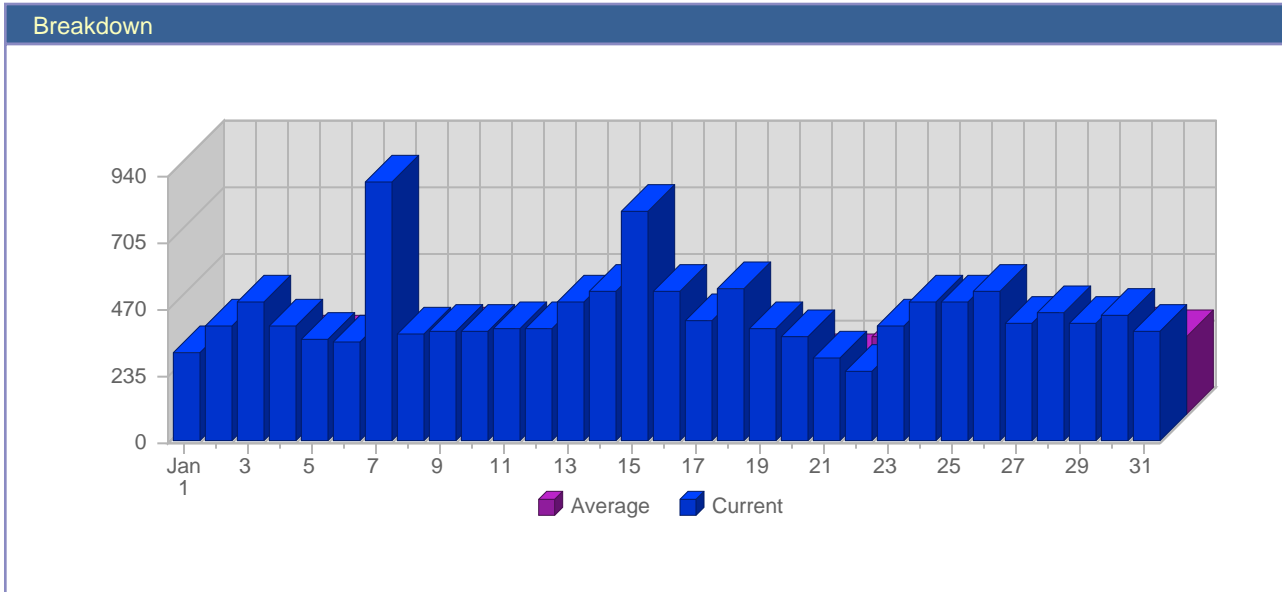

Traffic Reports Visits

Report Description	
Report Description:	Visits during the month of January 2007
Report Range:	Month of January 2007
Report Scope:	Historical Data

Date	Total Visits	Average Visits Historically	Change	Percent of Total Visits
Mon Jan 1st, 2007	314	280.41	-202 ▼	2.26%
Tue Jan 2nd, 2007	407	284.88	+73 ▲	2.93%
Wed Jan 3rd, 2007	494	274.27	+122 ▲	3.56%
Thu Jan 4th, 2007	405	261.81	-13 ▼	2.91%
Fri Jan 5th, 2007	365	262.60	+21 ▲	2.63%
Sat Jan 6th, 2007	355	195.42	-8 ▼	2.56%
Sun Jan 7th, 2007	920	194.12	+488 ▲	6.62%
Mon Jan 8th, 2007	378	280.41	+64 ▲	2.72%
Tue Jan 9th, 2007	390	284.88	-17 ▼	2.81%
Wed Jan 10th, 2007	392	274.27	-102 ▼	2.82%
Thu Jan 11th, 2007	400	261.81	-5 ▼	2.88%
Fri Jan 12th, 2007	398	262.60	+33 ▲	2.86%
Sat Jan 13th, 2007	492	195.42	+137 ▲	3.54%
Sun Jan 14th, 2007	528	194.12	-392 ▼	3.80%
Mon Jan 15th, 2007	811	280.41	+433 ▲	5.84%
Tue Jan 16th, 2007	531	284.88	+141 ▲	3.82%
Wed Jan 17th, 2007	426	274.27	+34 ▲	3.07%
Thu Jan 18th, 2007	537	261.81	+137 ▲	3.86%
Fri Jan 19th, 2007	400	262.60	+2 ▲	2.88%
Sat Jan 20th, 2007	368	195.42	-124 ▼	2.65%
Sun Jan 21st, 2007	294	194.12	-234 ▼	2.12%
Mon Jan 22nd, 2007	252	280.41	-559 ▼	1.81%
Tue Jan 23rd, 2007	405	284.88	-126 ▼	2.91%
Wed Jan 24th, 2007	493	274.27	+67 ▲	3.55%
Thu Jan 25th, 2007	492	261.81	-45 ▼	3.54%
Fri Jan 26th, 2007	531	262.60	+131 ▲	3.82%
Sat Jan 27th, 2007	416	195.42	+48 ▲	2.99%
Sun Jan 28th, 2007	455	194.12	+161 ▲	3.27%
Mon Jan 29th, 2007	415	280.41	+163 ▲	2.99%
Tue Jan 30th, 2007	447	284.88	+42 ▲	3.22%
Wed Jan 31st, 2007	386	274.27	-107 ▼	2.78%
	13,897	7,737		