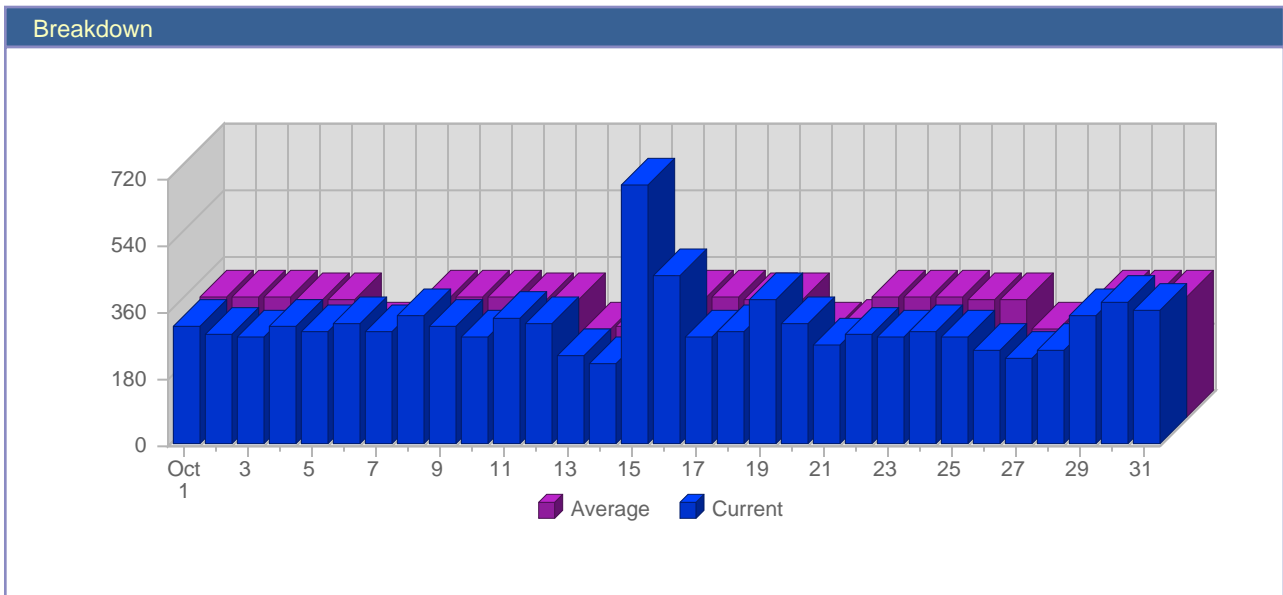

Traffic Reports Visits

Report Description	
Report Description:	Visits during the month of October 2007
Report Range:	Month of October 2007
Report Scope:	Historical Data

Date	Total Visits	Average Visits Historically	Change	Percent of Total Visits
Mon Oct 1st, 2007	319	326.71	+37 ▲	3.18%
Tue Oct 2nd, 2007	301	330.81	-27 ▼	2.00%
Wed Oct 3rd, 2007	293	328.21	-52 ▼	2.92%
Thu Oct 4th, 2007	317	320.79	+3 ▲	3.16%
Fri Oct 5th, 2007	303	319.22	+30 ▲	3.02%
Sat Oct 6th, 2007	324	244.33	+31 ▲	3.23%
Sun Oct 7th, 2007	307	246.08	+76 ▲	3.06%
Mon Oct 8th, 2007	351	326.71	+32 ▲	3.49%
Tue Oct 9th, 2007	321	330.81	+20 ▲	3.20%
Wed Oct 10th, 2007	295	328.21	+2 ▲	2.94%
Thu Oct 11th, 2007	342	320.79	+25 ▲	3.41%
Fri Oct 12th, 2007	329	319.22	+26 ▲	3.28%
Sat Oct 13th, 2007	238	244.33	-86 ▼	2.37%
Sun Oct 14th, 2007	220	246.08	-87 ▼	2.19%
Mon Oct 15th, 2007	703	326.71	+352 ▲	6.00%
Tue Oct 16th, 2007	458	330.81	+137 ▲	4.56%
Wed Oct 17th, 2007	293	328.21	-2 ▼	2.92%
Thu Oct 18th, 2007	303	320.79	-39 ▼	3.02%
Fri Oct 19th, 2007	389	319.22	+60 ▲	3.87%
Sat Oct 20th, 2007	326	244.33	+88 ▲	3.25%
Sun Oct 21st, 2007	273	246.08	+53 ▲	2.72%
Mon Oct 22nd, 2007	299	326.71	-404 ▼	2.98%
Tue Oct 23rd, 2007	292	330.81	-166 ▼	2.91%
Wed Oct 24th, 2007	305	328.21	+12 ▲	3.04%
Thu Oct 25th, 2007	293	320.79	-10 ▼	2.92%
Fri Oct 26th, 2007	258	319.22	-131 ▼	2.57%
Sat Oct 27th, 2007	237	244.33	-89 ▼	2.36%
Sun Oct 28th, 2007	258	246.08	-15 ▼	2.57%
Mon Oct 29th, 2007	349	326.71	+50 ▲	3.47%
Tue Oct 30th, 2007	388	330.81	+96 ▲	3.86%
Wed Oct 31st, 2007	361	328.21	+56 ▲	3.59%
	10,045	12,533		