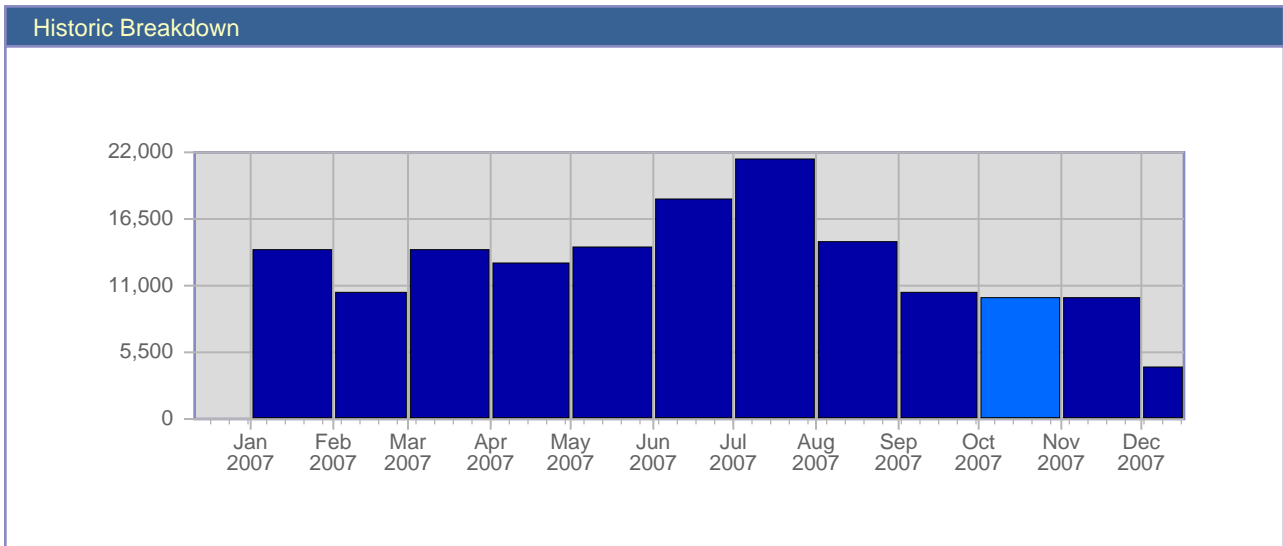

Traffic Reports Visits

Report Description	
Report Description:	Visits during the month of October 2007
Report Range:	Month of October 2007
Report Scope:	Historical Data

Date	Total Visits	Average Visits Historically	Change	Percent of Total Visits
Mon Oct 1st, 2007	319	326.71	+37 ▲	3.18%
Tue Oct 2nd, 2007	301	330.81	-27 ▼	2.00%
Wed Oct 3rd, 2007	293	328.21	-52 ▼	2.92%
Thu Oct 4th, 2007	317	320.79	+3 ▲	3.16%
Fri Oct 5th, 2007	303	319.22	+30 ▲	3.02%
Sat Oct 6th, 2007	324	244.33	+31 ▲	3.23%
Sun Oct 7th, 2007	307	246.08	+76 ▲	3.06%
Mon Oct 8th, 2007	351	326.71	+32 ▲	3.49%
Tue Oct 9th, 2007	321	330.81	+20 ▲	3.20%
Wed Oct 10th, 2007	295	328.21	+2 ▲	2.94%
Thu Oct 11th, 2007	342	320.79	+25 ▲	3.41%
Fri Oct 12th, 2007	329	319.22	+26 ▲	3.28%
Sat Oct 13th, 2007	238	244.33	-86 ▼	2.37%
Sun Oct 14th, 2007	220	246.08	-87 ▼	2.19%
Mon Oct 15th, 2007	703	326.71	+352 ▲	6.00%
Tue Oct 16th, 2007	458	330.81	+137 ▲	4.56%
Wed Oct 17th, 2007	293	328.21	-2 ▼	2.92%
Thu Oct 18th, 2007	303	320.79	-39 ▼	3.02%
Fri Oct 19th, 2007	389	319.22	+60 ▲	3.87%
Sat Oct 20th, 2007	326	244.33	+88 ▲	3.25%
Sun Oct 21st, 2007	273	246.08	+53 ▲	2.72%
Mon Oct 22nd, 2007	299	326.71	-404 ▼	2.98%
Tue Oct 23rd, 2007	292	330.81	-166 ▼	2.91%
Wed Oct 24th, 2007	305	328.21	+12 ▲	3.04%
Thu Oct 25th, 2007	293	320.79	-10 ▼	2.92%
Fri Oct 26th, 2007	258	319.22	-131 ▼	2.57%
Sat Oct 27th, 2007	237	244.33	-89 ▼	2.36%
Sun Oct 28th, 2007	258	246.08	-15 ▼	2.57%
Mon Oct 29th, 2007	349	326.71	+50 ▲	3.47%
Tue Oct 30th, 2007	388	330.81	+96 ▲	3.86%
Wed Oct 31st, 2007	361	328.21	+56 ▲	3.59%
	10,045	12,533		